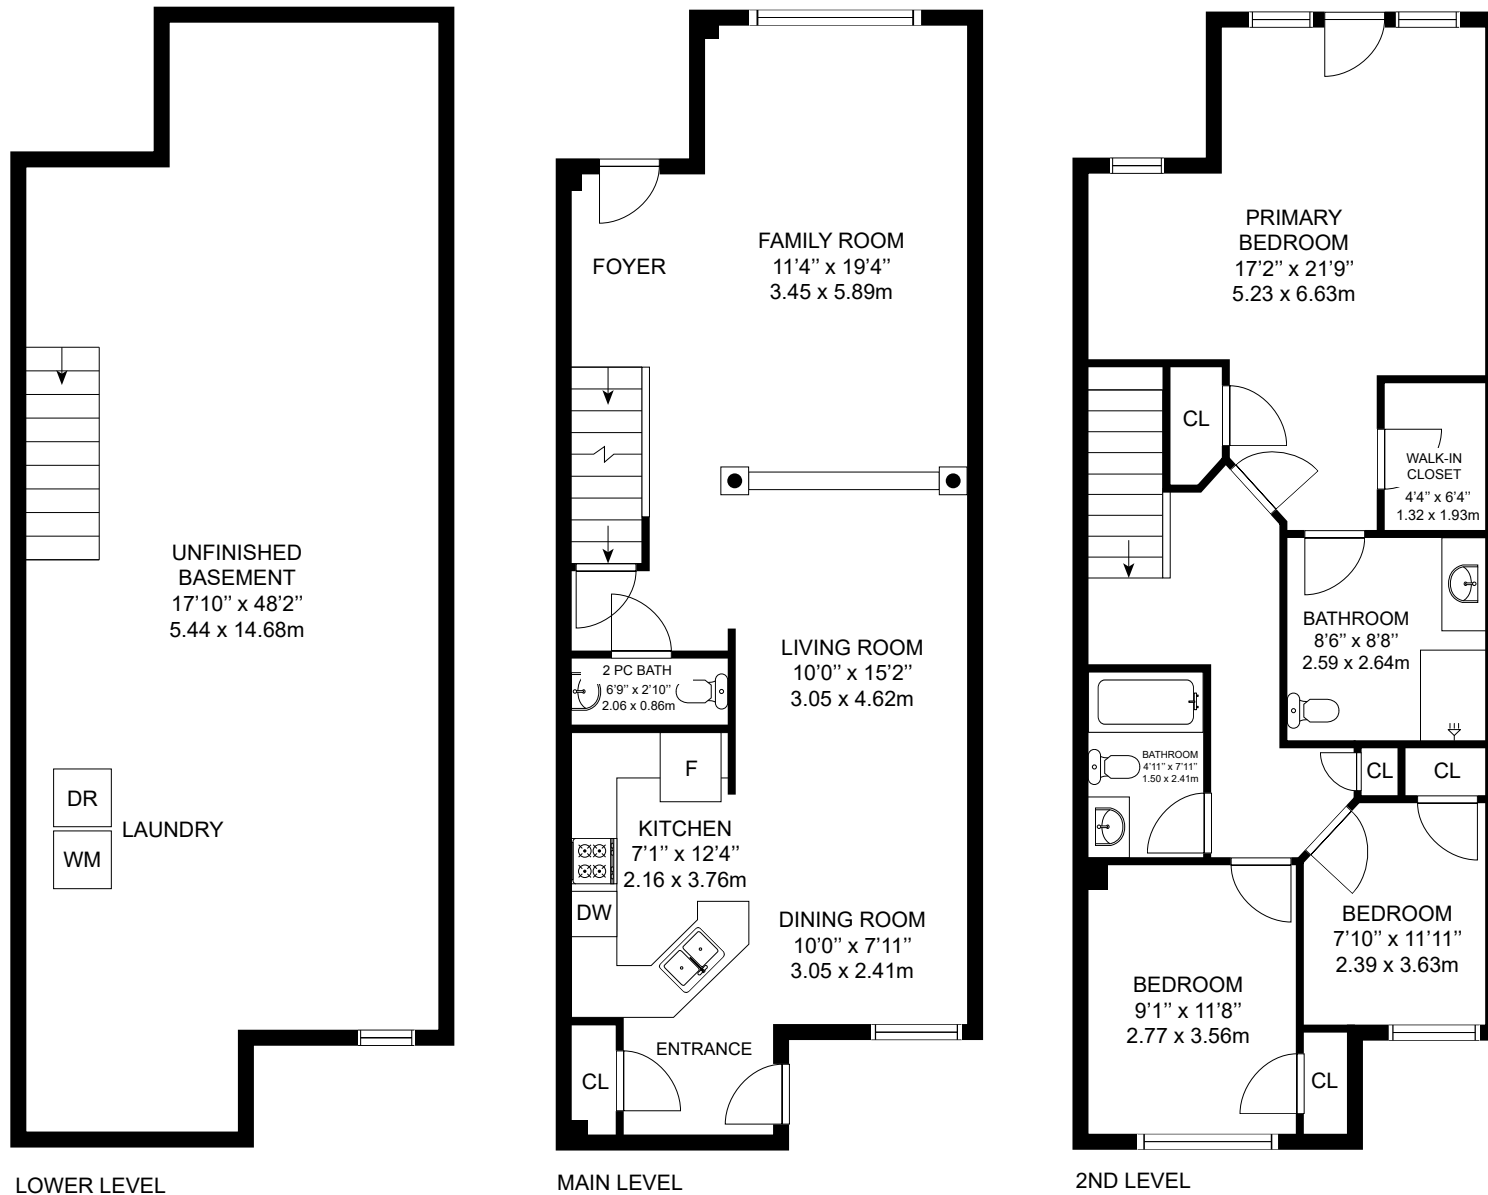

5553 LAWRENCE AVE E, SCARBOROUGH, ON

GROSS INTERNAL AREA
 LOWER LEVEL: 875 sq. ft, MAIN LEVEL: 838 sq. ft
 2ND LEVEL: 852 sq. ft
 TOTAL: 2565 sq. ft, 238 m²

MEASUREMENTS AND CALCULATIONS ARE APPROXIMATE, TO BE USED AS LAYOUT GUIDELINES AND ILLUSTRATIVE PURPOSES ONLY. ACTUAL MAY DIFFER.