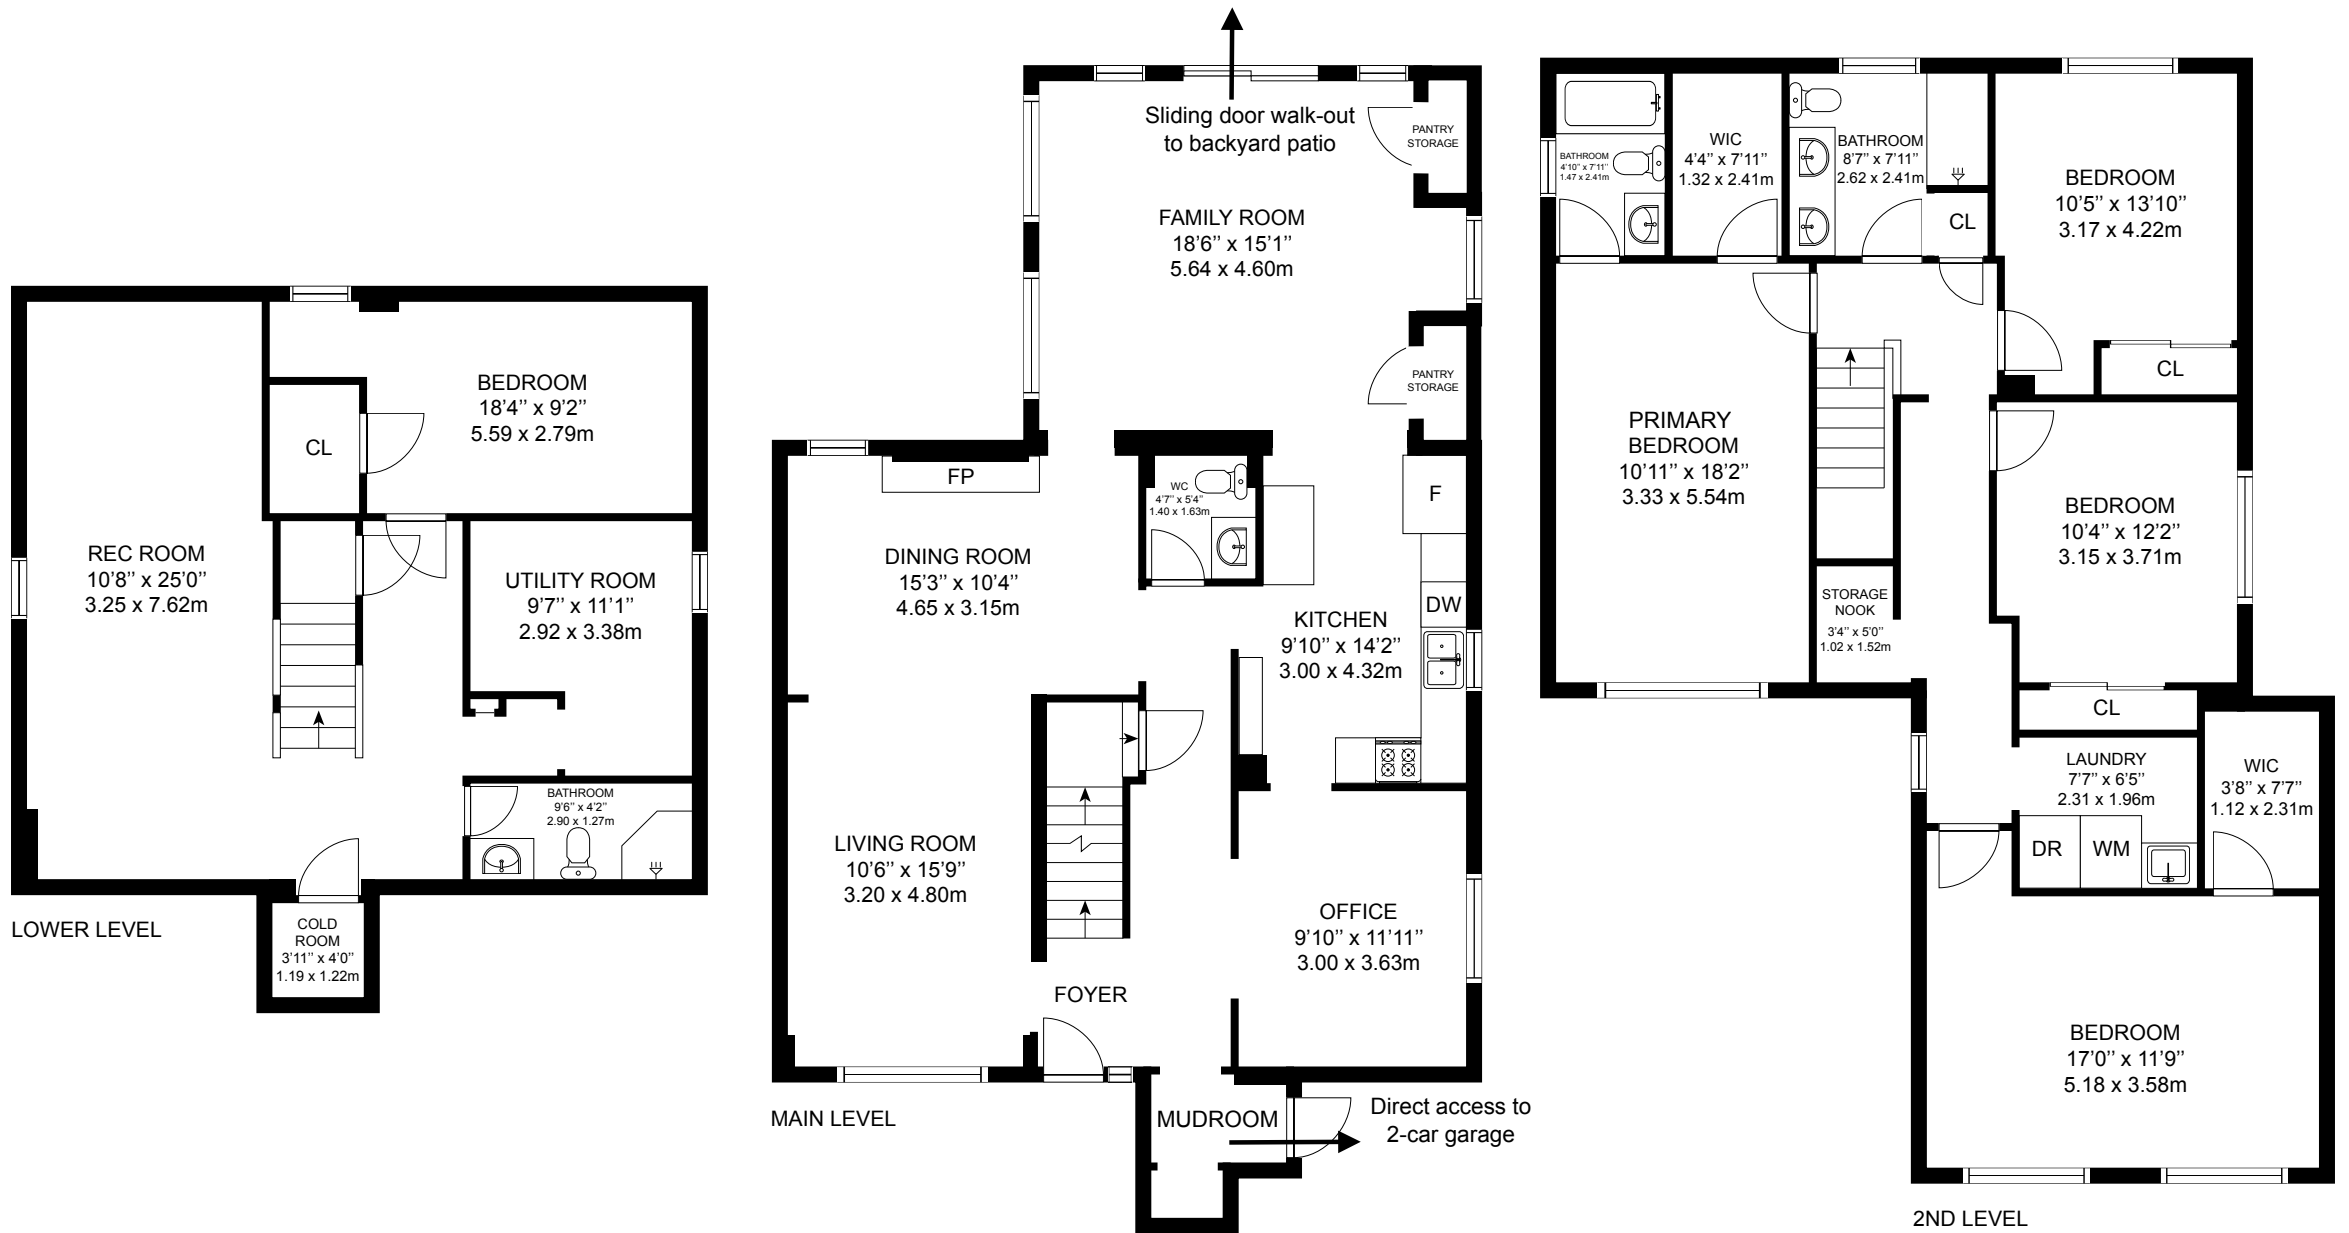

28 BOWES GARDEN CT, WEST ROUGE, ON

GROSS INTERNAL AREA
 LOWER LEVEL: 865 sq. ft, MAIN LEVEL: 1219 sq. ft
 2ND LEVEL: 1266 sq. ft
 TOTAL: 3350 sq. ft, 311 m²

MEASUREMENTS AND CALCULATIONS ARE APPROXIMATE, TO BE USED AS LAYOUT GUIDELINES AND ILLUSTRATIVE PURPOSES ONLY. ACTUAL MAY DIFFER.