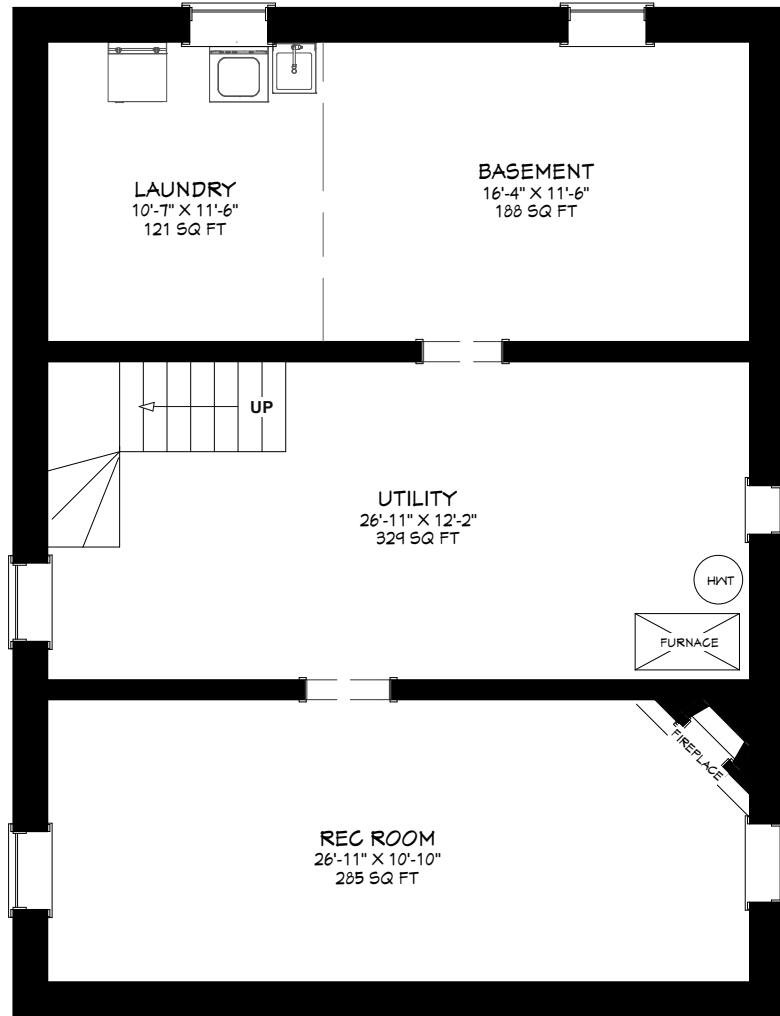

541 ROUGEMOUNT DRIVE

LOWER LEVEL

LIVING AREA
1147 SQ FT

MAIN LEVEL

LIVING AREA
1150 SQ FT

Prospective purchasers should satisfy themselves as to the accuracy of the information contained in this feature sheet. All measurements are approximate. The statements contained herein are based on sources which we believe are reliable, but for which we assume no responsibility.