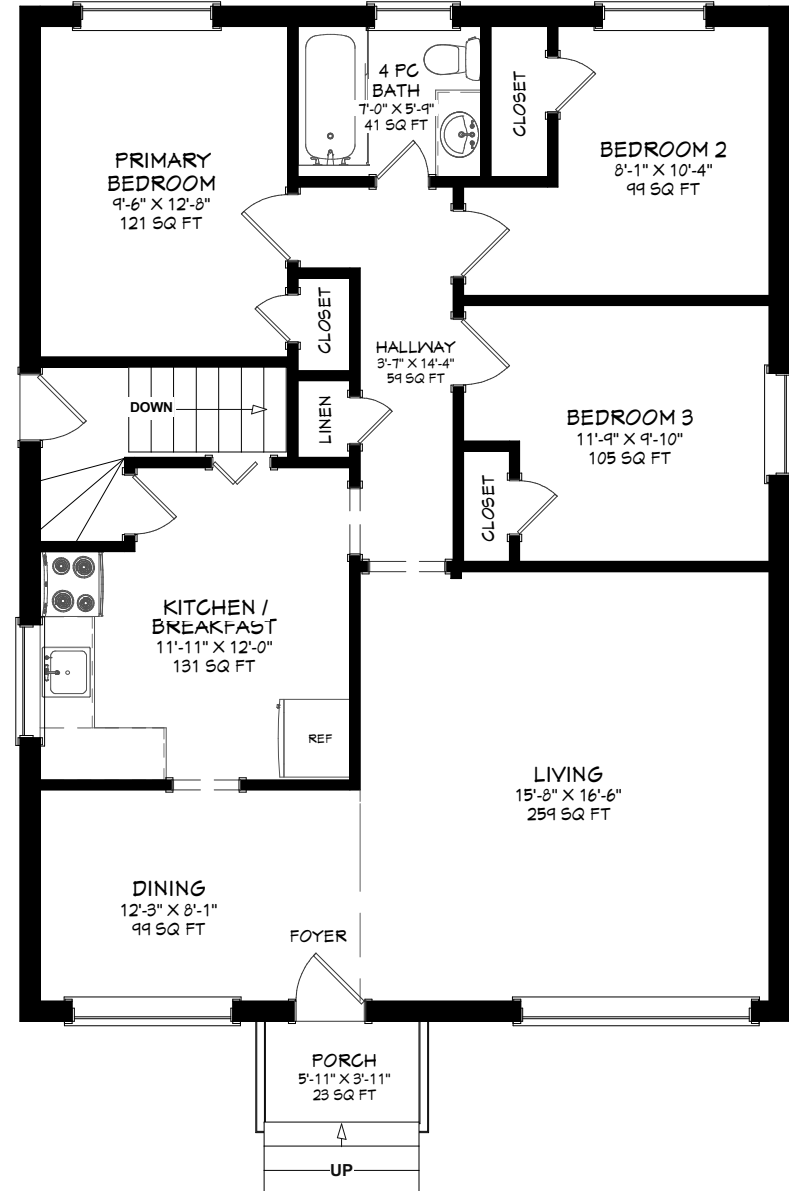

541 ROUGEMOUNT DRIVE

LOWER LEVEL

LIVING AREA
1147 SQ FT

MAIN LEVEL

LIVING AREA
1150 SQ FT

Prospective purchasers should satisfy themselves as to the accuracy of the information contained in this feature sheet. All measurements are approximate. The statements contained herein are based on sources which we believe are reliable, but for which we assume no responsibility.