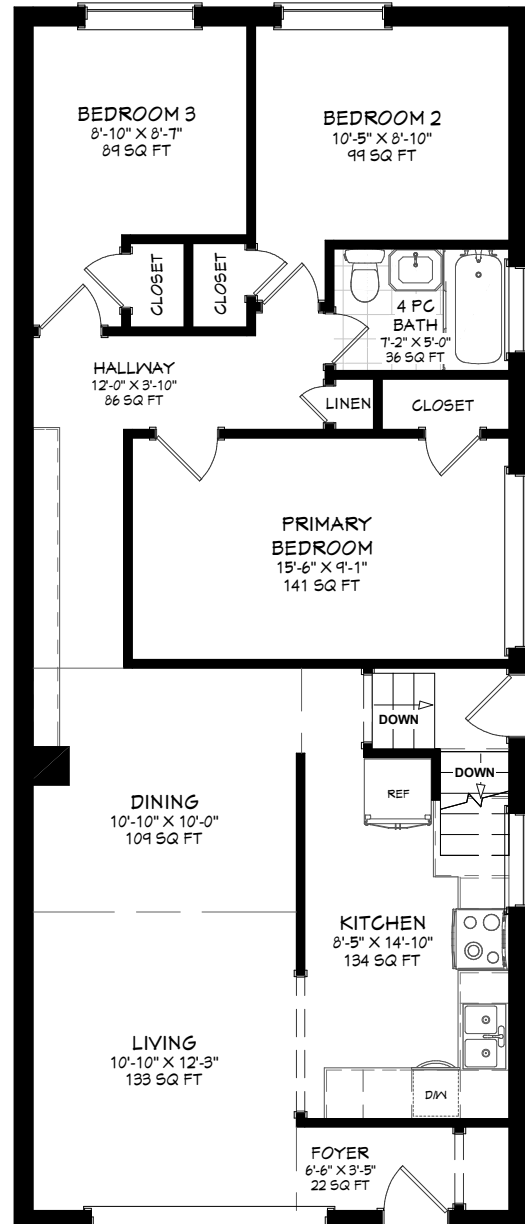

## LOWER LEVEL

LIVING AREA  
1064 SQ FT

## MAIN LEVEL

LIVING AREA  
1061 SQ FT

Prospective purchasers should satisfy themselves as to the accuracy of the information contained in this feature sheet. All measurements are approximate. The statements contained herein are based on sources which we believe are reliable, but for which we assume no responsibility.