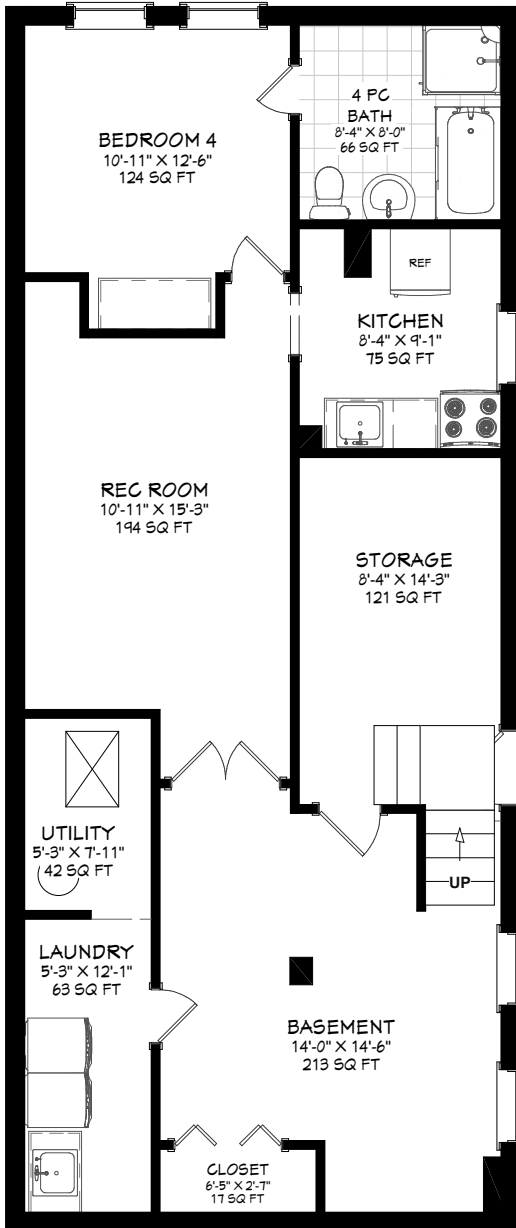

## LOWER LEVEL

LIVING AREA  
1064 SQ FT

## MAIN LEVEL

LIVING AREA  
1061 SQ FT

Prospective purchasers should satisfy themselves as to the accuracy of the information contained in this feature sheet. All measurements are approximate. The statements contained herein are based on sources which we believe are reliable, but for which we assume no responsibility.