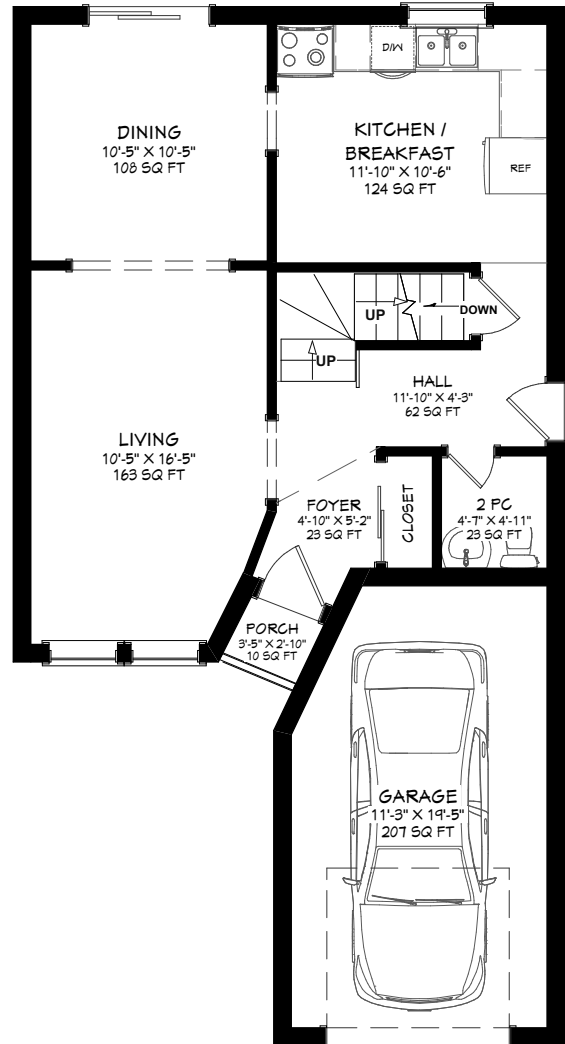

51 GARBUTT CRESCENT

UPPER LEVEL LIVING AREA
102 SQ FT

MAN LEVEL LIVING AREA
651 SQ FT

LOWER LEVEL LIVING AREA
640 SQ FT

Prospective purchasers should satisfy themselves as to the accuracy of the information contained in this feature sheet. All measurements are approximate. The statements contained herein are based on sources which we believe are reliable, but for which we assume no responsibility.