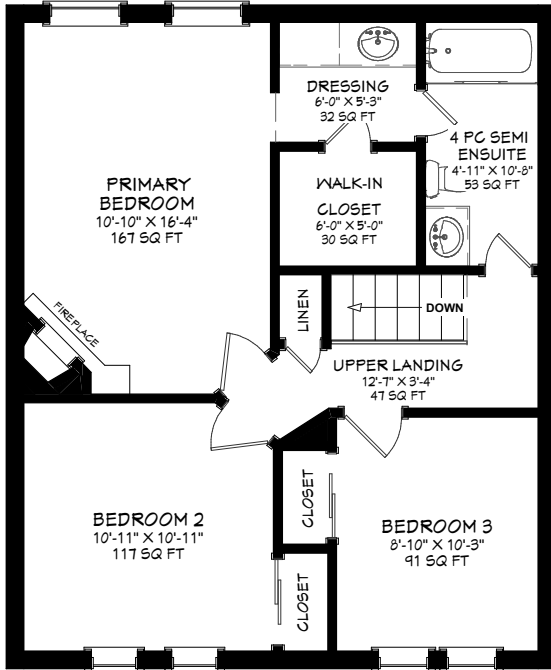

51 GARBUTT CRESCENT

UPPER LEVEL LIVING AREA
102 SQ FT

MAN LEVEL LIVING AREA
651 SQ FT

LOWER LEVEL LIVING AREA
640 SQ FT

Prospective purchasers should satisfy themselves as to the accuracy of the information contained in this feature sheet. All measurements are approximate. The statements contained herein are based on sources which we believe are reliable, but for which we assume no responsibility.