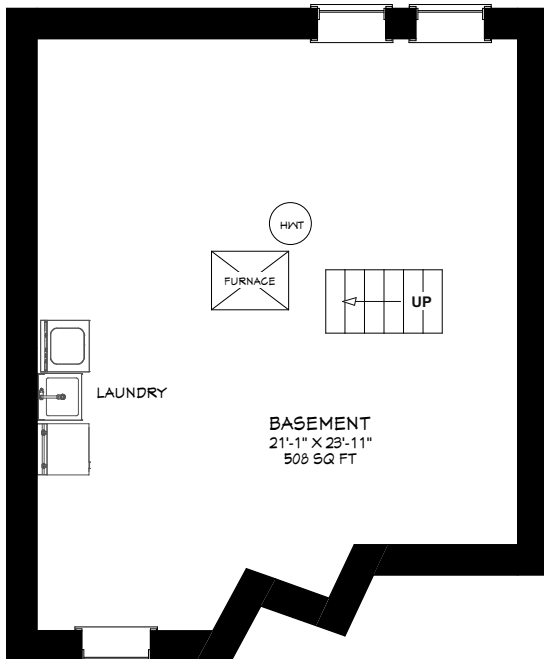

51 GARBUTT CRESCENT

UPPER LEVEL LIVING AREA
102 SQ FT

MAN LEVEL LIVING AREA
651 SQ FT

LOWER LEVEL LIVING AREA
640 SQ FT

Prospective purchasers should satisfy themselves as to the accuracy of the information contained in this feature sheet. All measurements are approximate. The statements contained herein are based on sources which we believe are reliable, but for which we assume no responsibility.