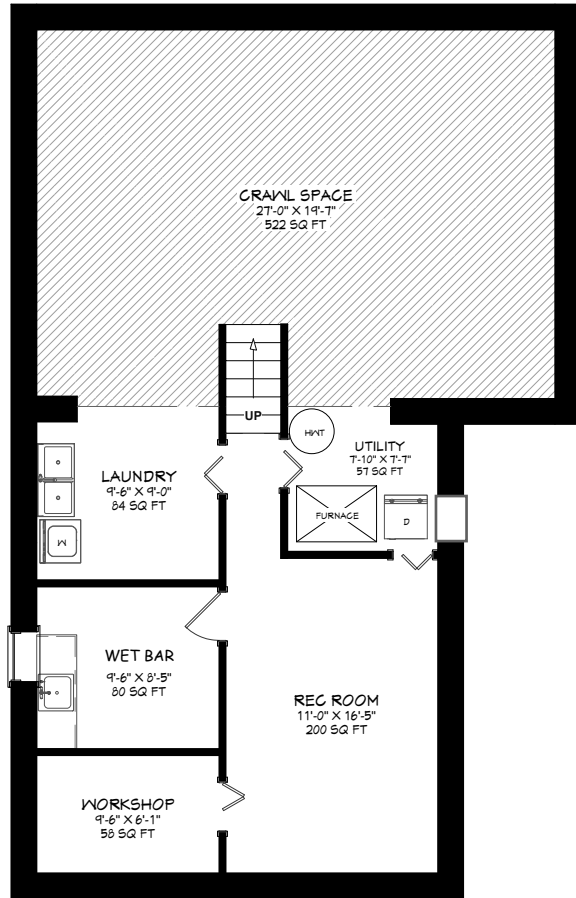

31 BLEDLow MANOR DRIVE

BASEMENT LIVING AREA
607 SQ FT

GROUND / LOWER LEVEL LIVING AREA
1216 SQ FT

UPPER LEVEL LIVING AREA
631 SQ FT

Prospective purchasers should satisfy themselves as to the accuracy of the information contained in this feature sheet. All measurements are approximate. The statements contained herein are based on sources which we believe are reliable, but for which we assume no responsibility.