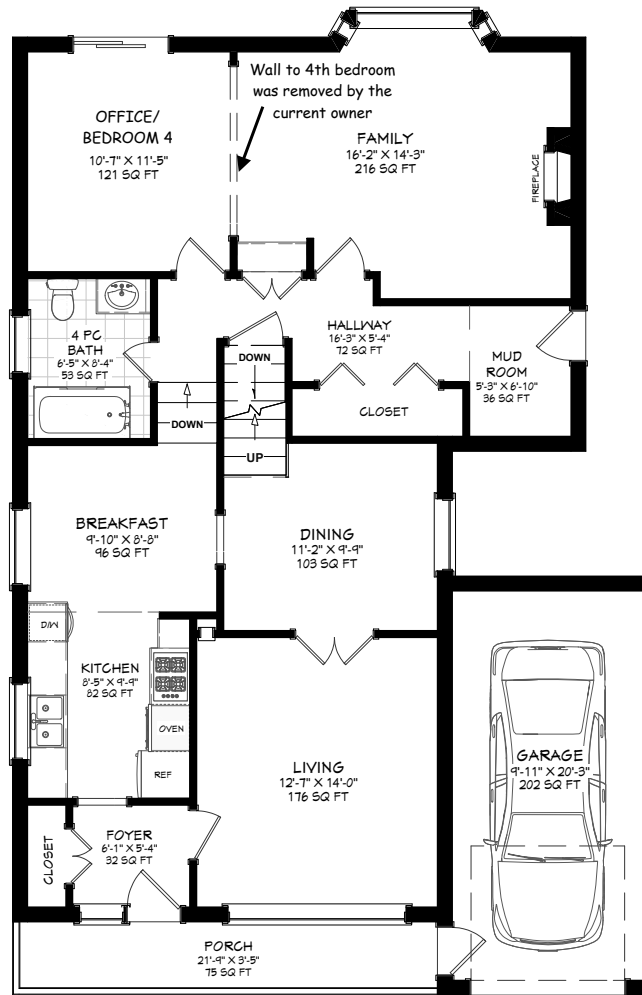

31 BLEDLow MANOR DRIVE

BASEMENT LIVING AREA
607 SQ FT

GROUND / LOWER LEVEL LIVING AREA
1216 SQ FT

UPPER LEVEL LIVING AREA
631 SQ FT

Prospective purchasers should satisfy themselves as to the accuracy of the information contained in this feature sheet. All measurements are approximate. The statements contained herein are based on sources which we believe are reliable, but for which we assume no responsibility.