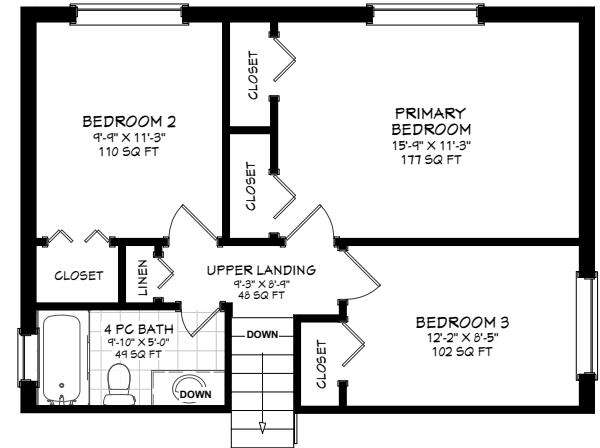

31 BLEDLow MANOR DRIVE

BASEMENT LIVING AREA
607 SQ FT

GROUND / LOWER LEVEL LIVING AREA
1216 SQ FT

UPPER LEVEL LIVING AREA
631 SQ FT

Prospective purchasers should satisfy themselves as to the accuracy of the information contained in this feature sheet. All measurements are approximate. The statements contained herein are based on sources which we believe are reliable, but for which we assume no responsibility.